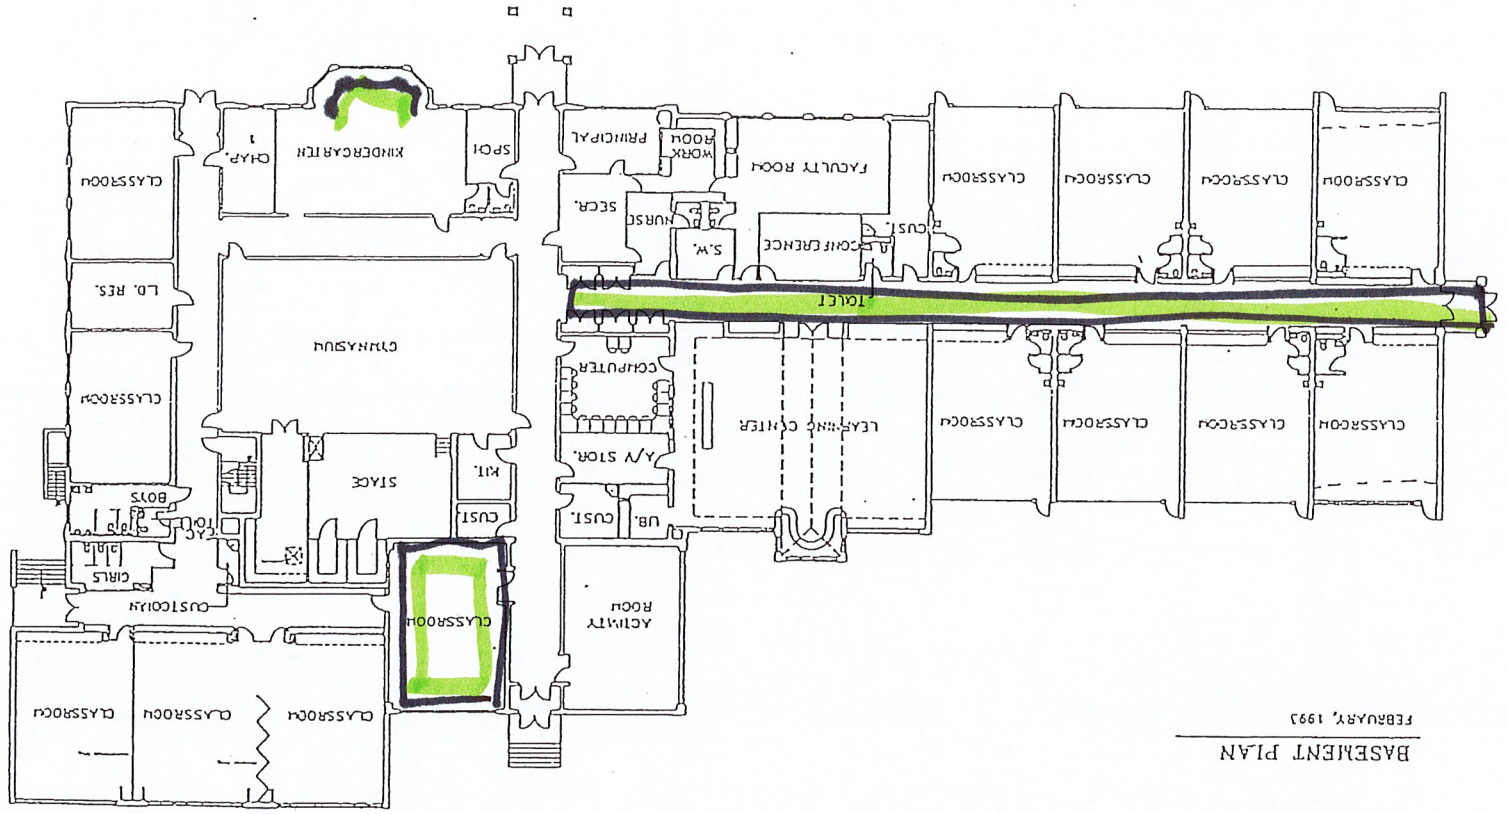

Exterior Door #

Girls Washroom

Boys Washroom

Belle Aire Elem.  
3935 Belle Aire Ln.  
Downers Grove, Ill.

Hillcrest Elem.  
 1435 Jefferson St.  
 Downers Grove, Ill.

3 "I" Beams

El Sierra Elem.  
6835 Fairmount Ave.  
Downers Grove, Ill.

Lester Elementary School

Whittier Elem.  
536 Hill St.  
Downers Grove, Ill.  
FIRST FLOOR PLAN  
FEBRUARY, 1993

BASEMENT PLAN  
FEBRUARY, 1993

Highland Elem.  
3935 Highland Ave.  
Downers Grove, Ill.

Exterior steel structure

## FIRST FLOOR REFERENCE PLAN

walls  
Ceiling