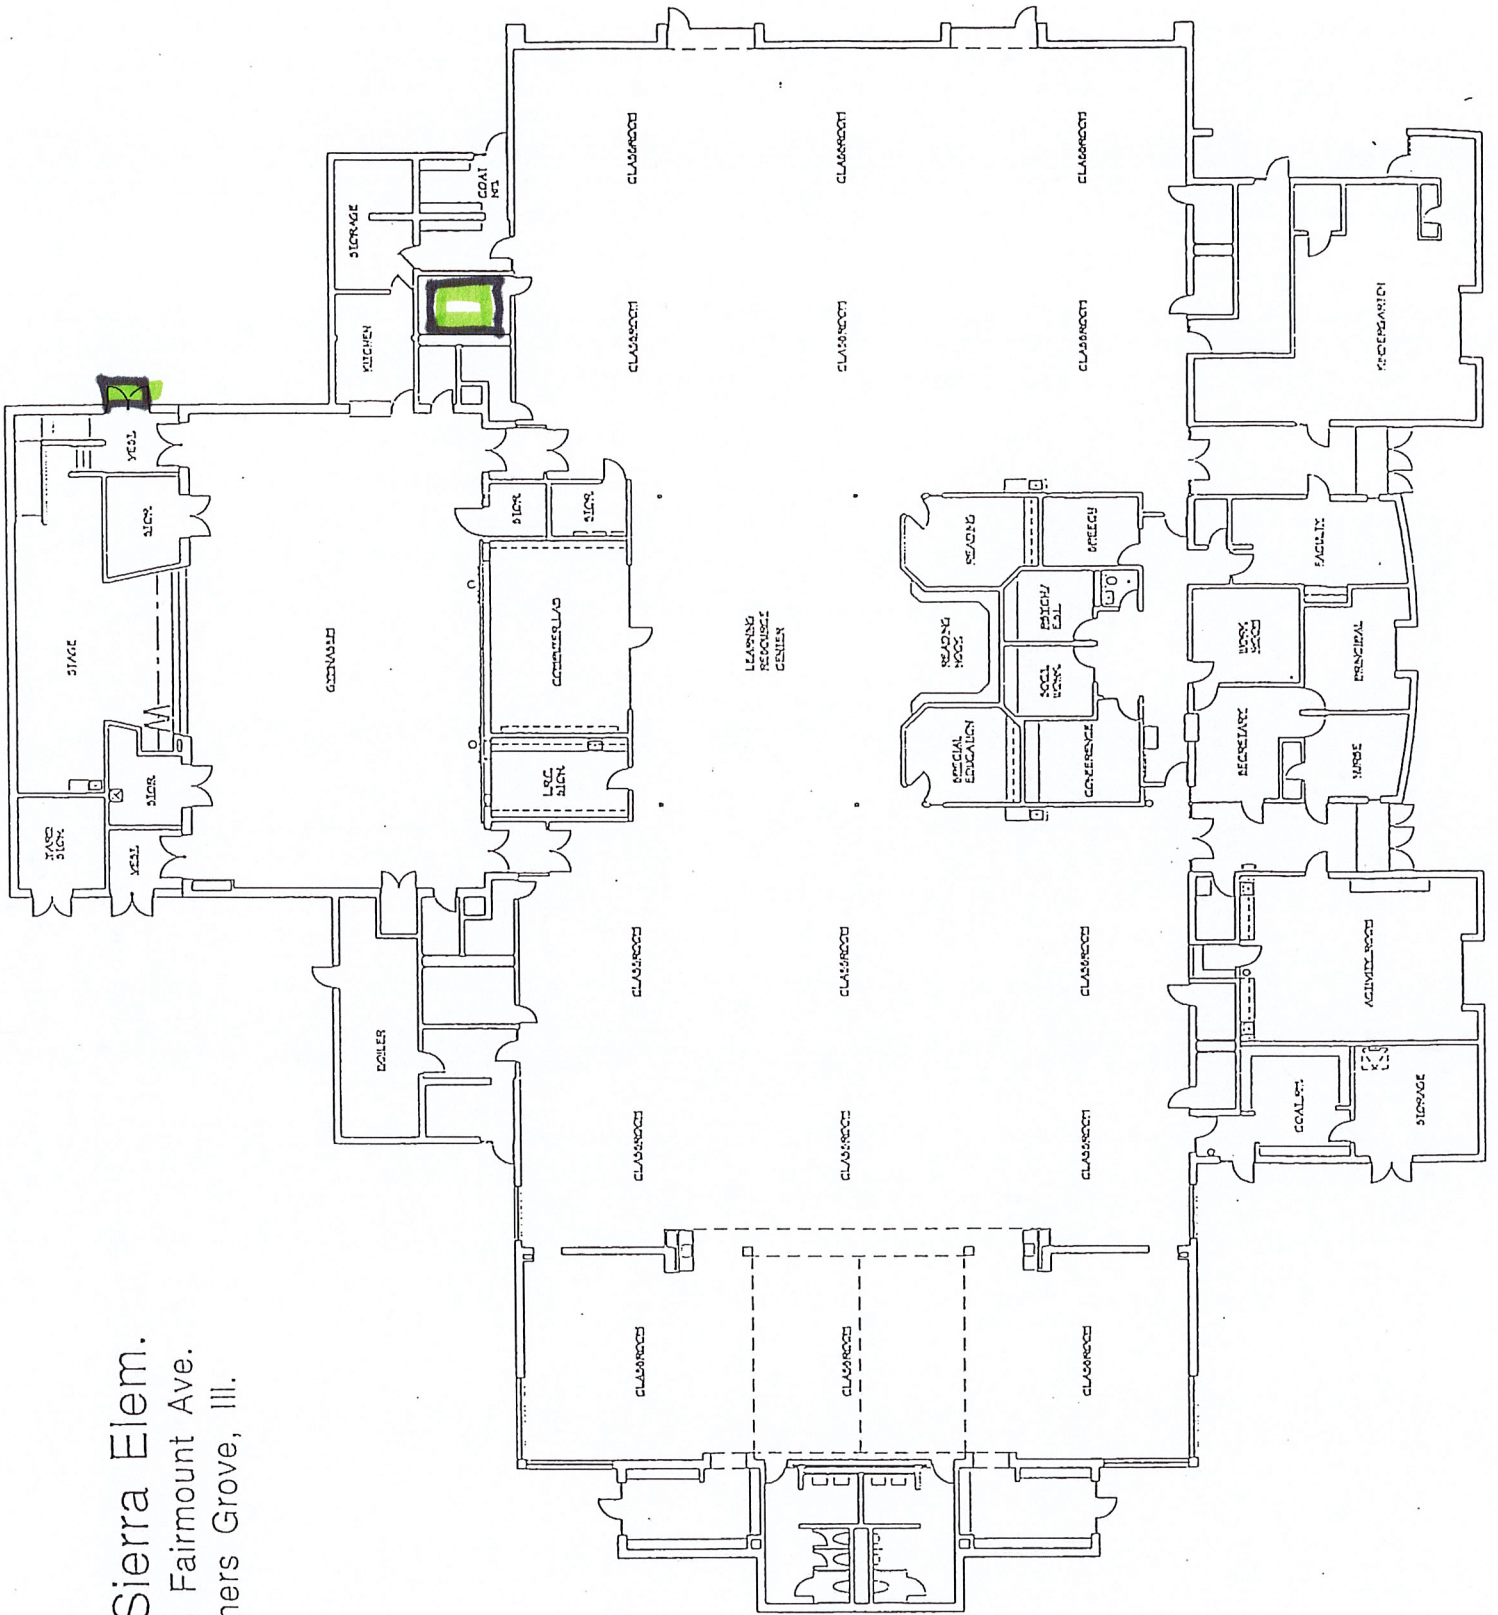

Exterior Door #

Girls Washroom

Boys Washroom

Belle Aire Elem.  
3935 Belle Aire Ln.  
Downers Grove, Ill.

Hillcrest Elem.  
 1435 Jefferson St.  
 Downers Grove, Ill.

3 "I" Beams

El Sierra Elem.  
6835 Fairmount Ave.  
Downers Grove, Ill.

Lester Elementary School

Whittier Elem.  
536 Hill St.  
Downers Grove, Ill.  
FIRST FLOOR PLAN  
FEBRUARY, 1993

BASEMENT PLAN  
FEBRUARY, 1993

Highland Elem.  
3935 Highland Ave.  
Downers Grove, Ill.

Exterior steel structure

## FIRST FLOOR REFERENCE PLAN

walls  
Ceiling