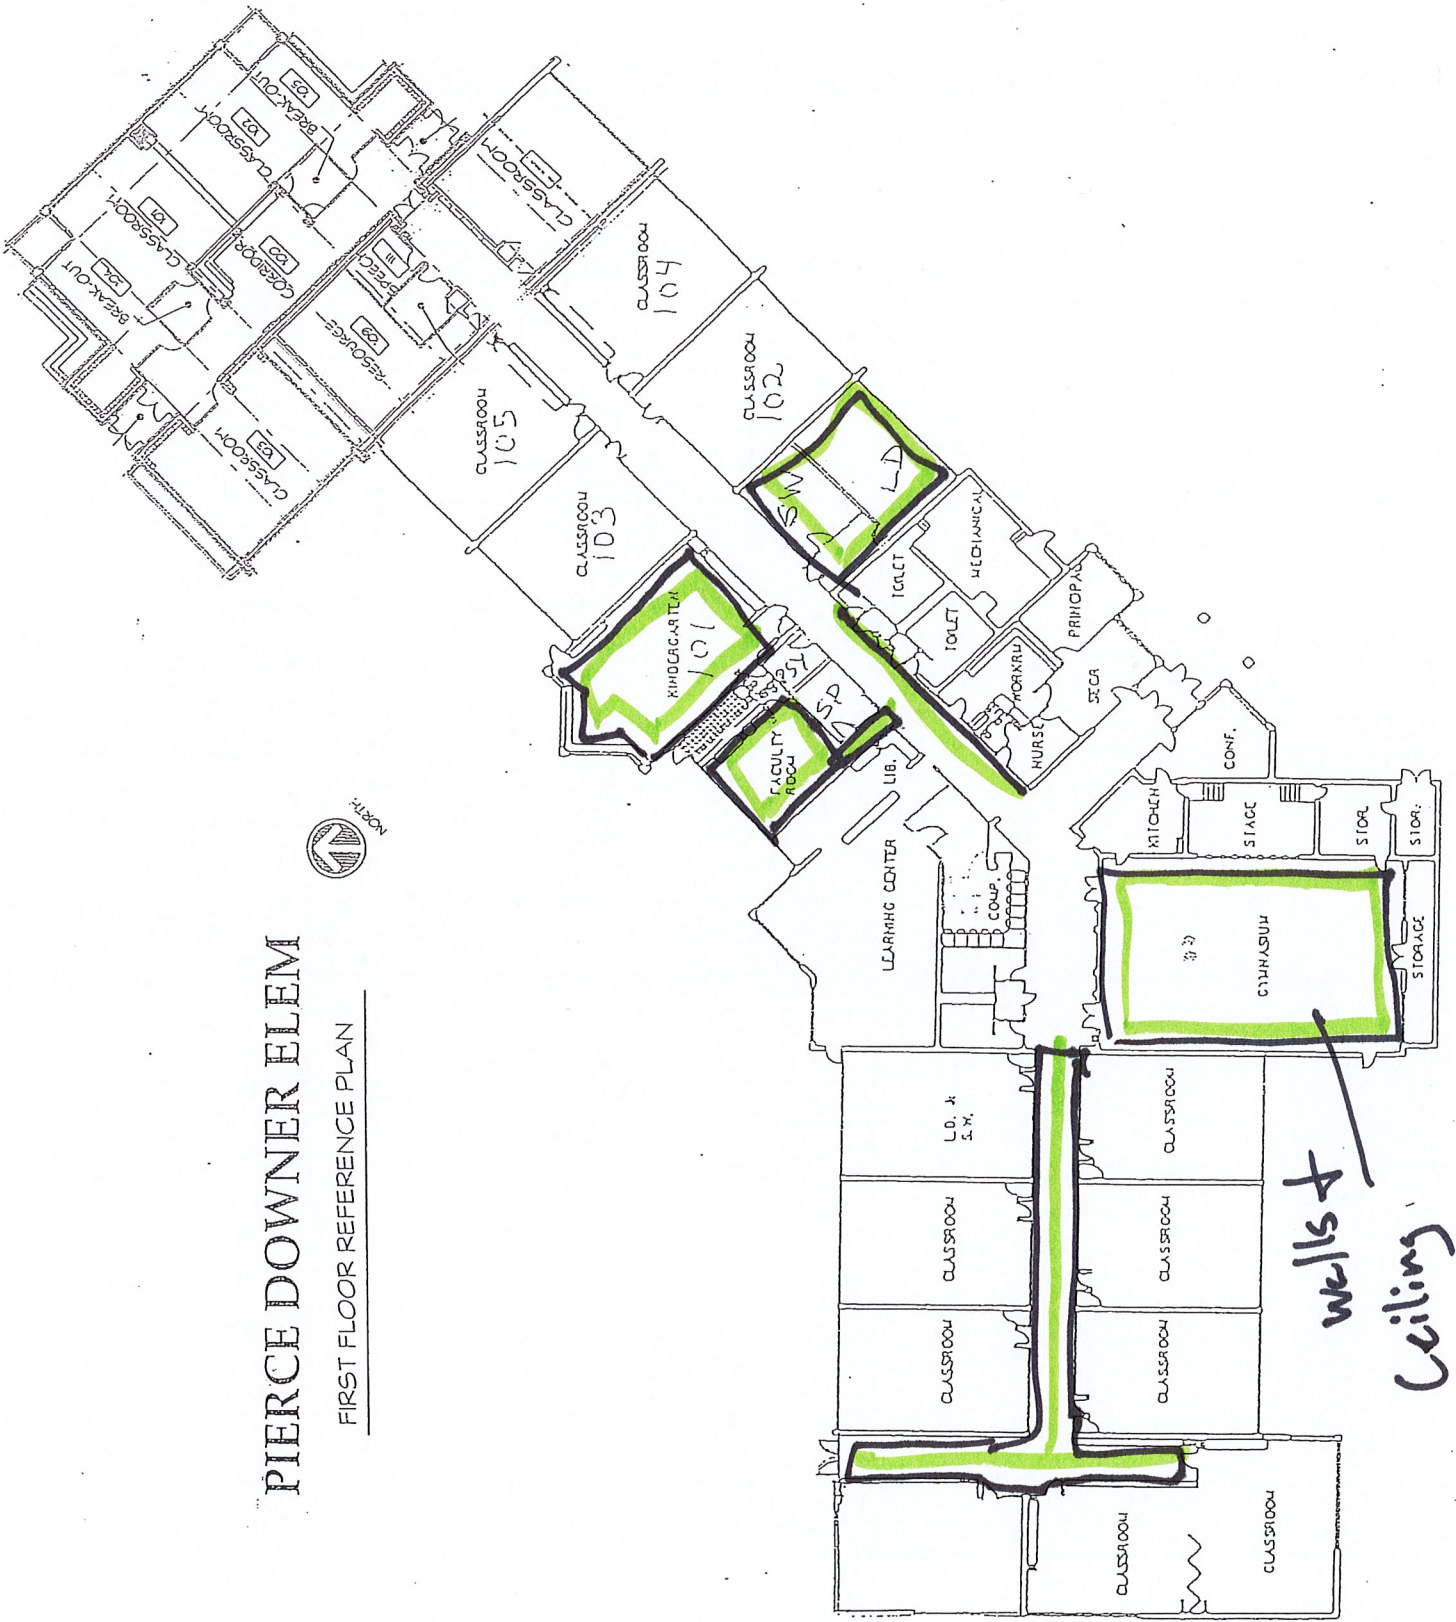

Exterior Door #

Girls Washroom

Boys Washroom

Belle Aire Elem.  
3935 Belle Aire Ln.  
Downers Grove, Ill.

Hillcrest Elem.  
 1435 Jefferson St.  
 Downers Grove, Ill.

3 "I" Beams

El Sierra Elem.  
6835 Fairmount Ave.  
Downers Grove, Ill.

Lester Elementary School

Whittier Elem.  
536 Hill St.  
Downers Grove, Ill.  
FIRST FLOOR PLAN  
FEBRUARY, 1993

BASEMENT PLAN  
FEBRUARY, 1993

Highland Elem.  
3935 Highland Ave.  
Downers Grove, Ill.

Exterior steel structure

# PIERCE DOWNER ELEM

## FIRST FLOOR REFERENCE PLAN

walls  
Ceiling