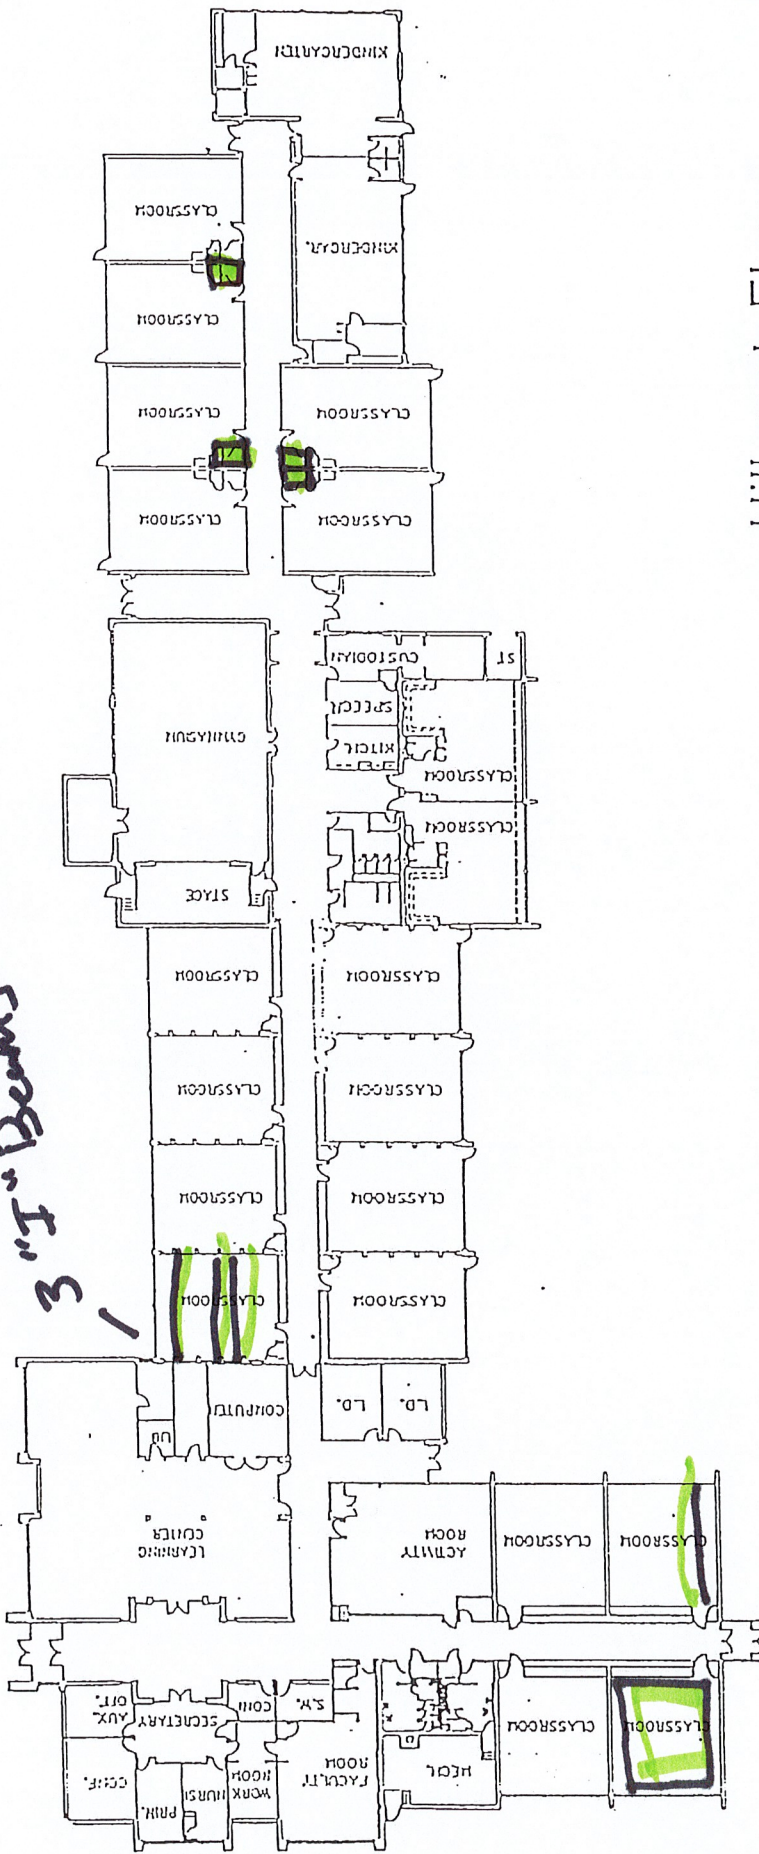

Exterior Door #

Girls Washroom

Boys Washroom

Belle Aire Elem.  
3935 Belle Aire Ln.  
Downers Grove, Ill.

Hillcrest Elem.  
 1435 Jefferson St.  
 Downers Grove, Ill.

3 "I" Beams

El Sierra Elem.  
6835 Fairmount Ave.  
Downers Grove, Ill.

Lester Elementary School

Whittier Elem.  
536 Hill St.  
Downers Grove, Ill.  
FIRST FLOOR PLAN  
FEBRUARY, 1993

BASEMENT PLAN  
FEBRUARY, 1993

Highland Elem.  
3935 Highland Ave.  
Downers Grove, Ill.

Exterior steel structure

# PIERCE DOWNER ELEM

## FIRST FLOOR REFERENCE PLAN

walls  
Ceiling