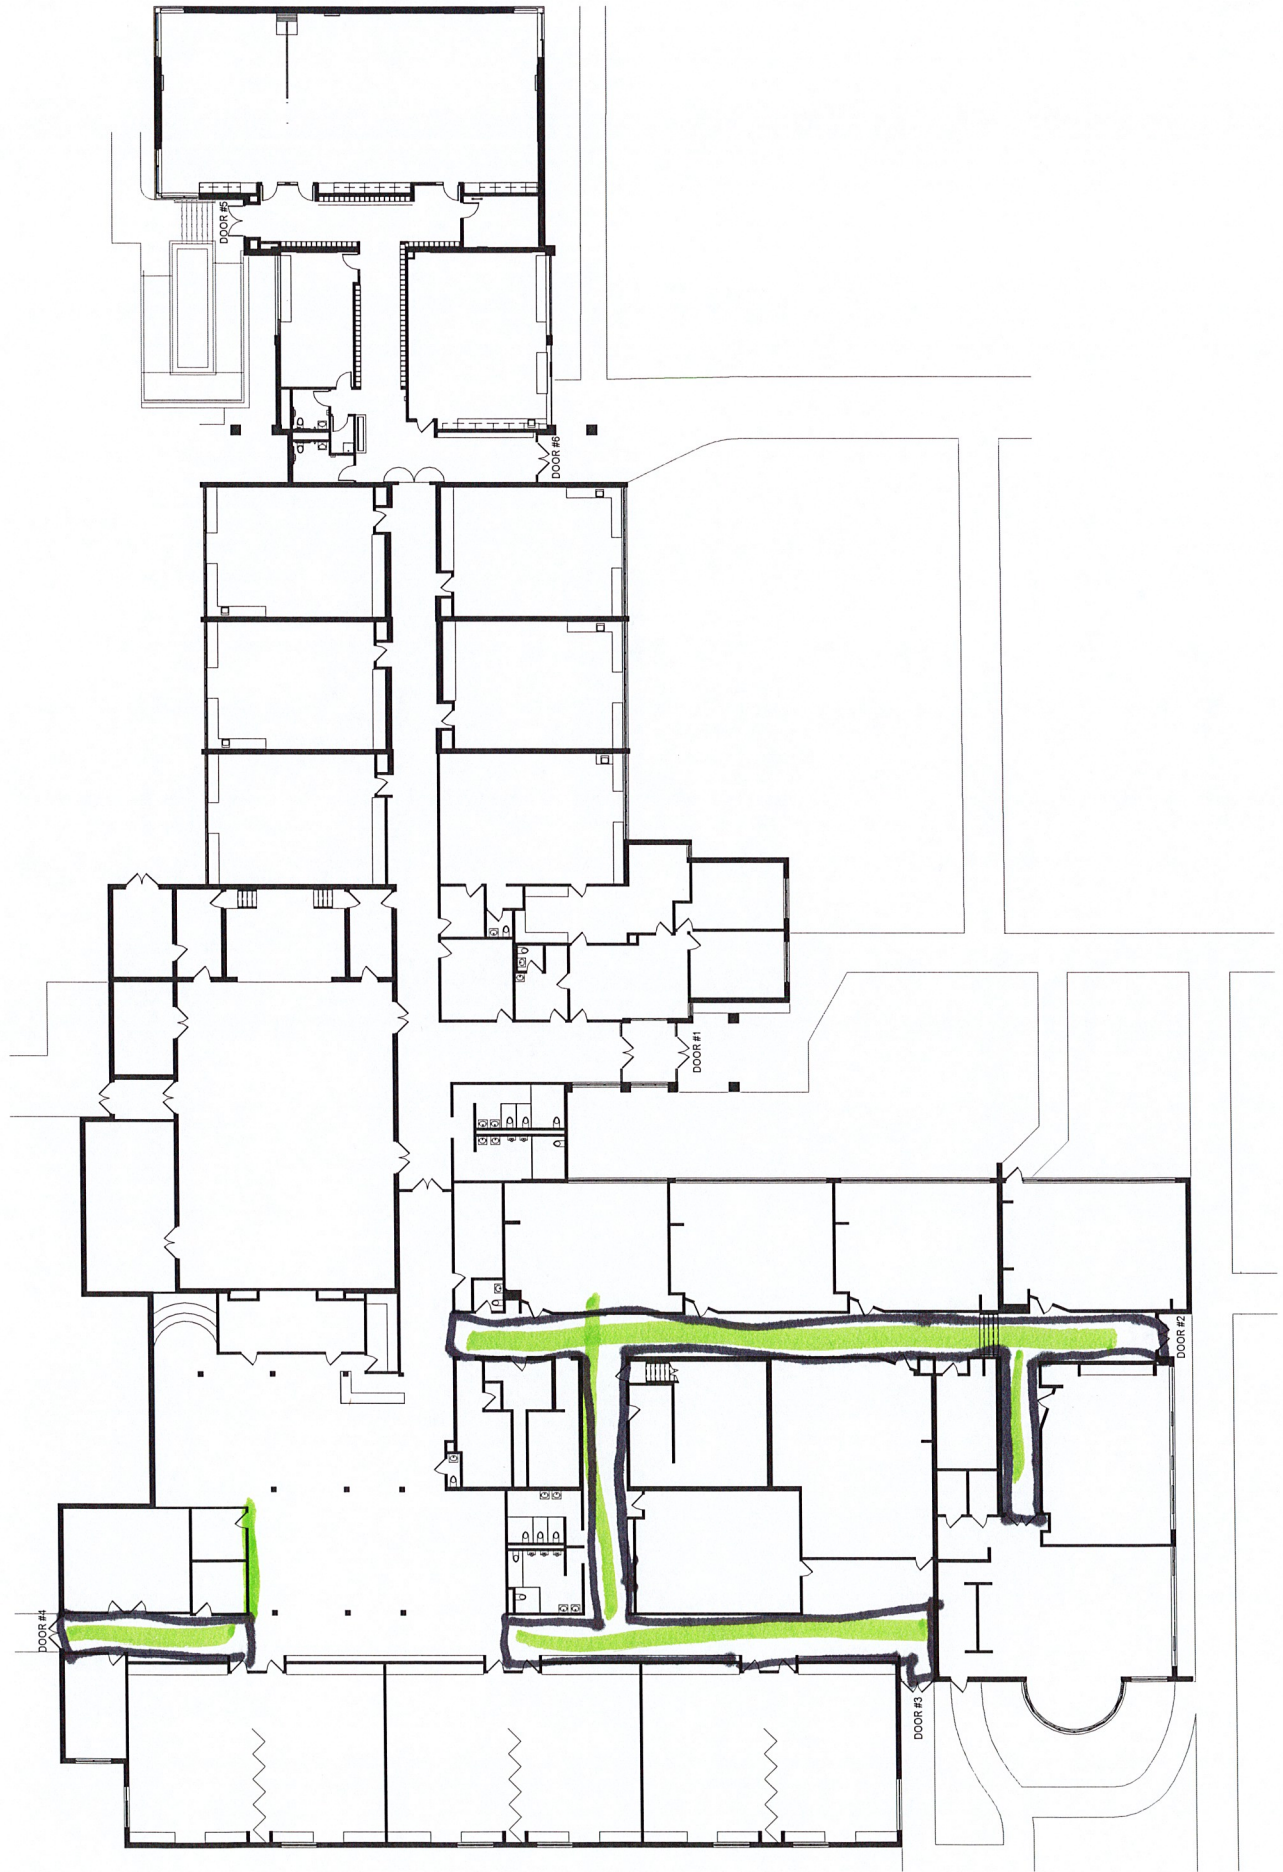

Exterior Door #

Girls Washroom

Boys Washroom

Belle Aire Elem.  
3935 Belle Aire Ln.  
Downers Grove, Ill.

Hillcrest Elem.  
 1435 Jefferson St.  
 Downers Grove, Ill.

3 "I" Beams

El Sierra Elem.  
6835 Fairmount Ave.  
Downers Grove, Ill.

Lester Elementary School

Whittier Elem.  
536 Hill St.  
Downers Grove, Ill.  
FIRST FLOOR PLAN  
FEBRUARY, 1993

BASEMENT PLAN  
FEBRUARY, 1993

Highland Elem.  
3935 Highland Ave.  
Downers Grove, Ill.

Exterior steel structure

# PIERCE DOWNER ELEM

## FIRST FLOOR REFERENCE PLAN

walls  
Ceiling